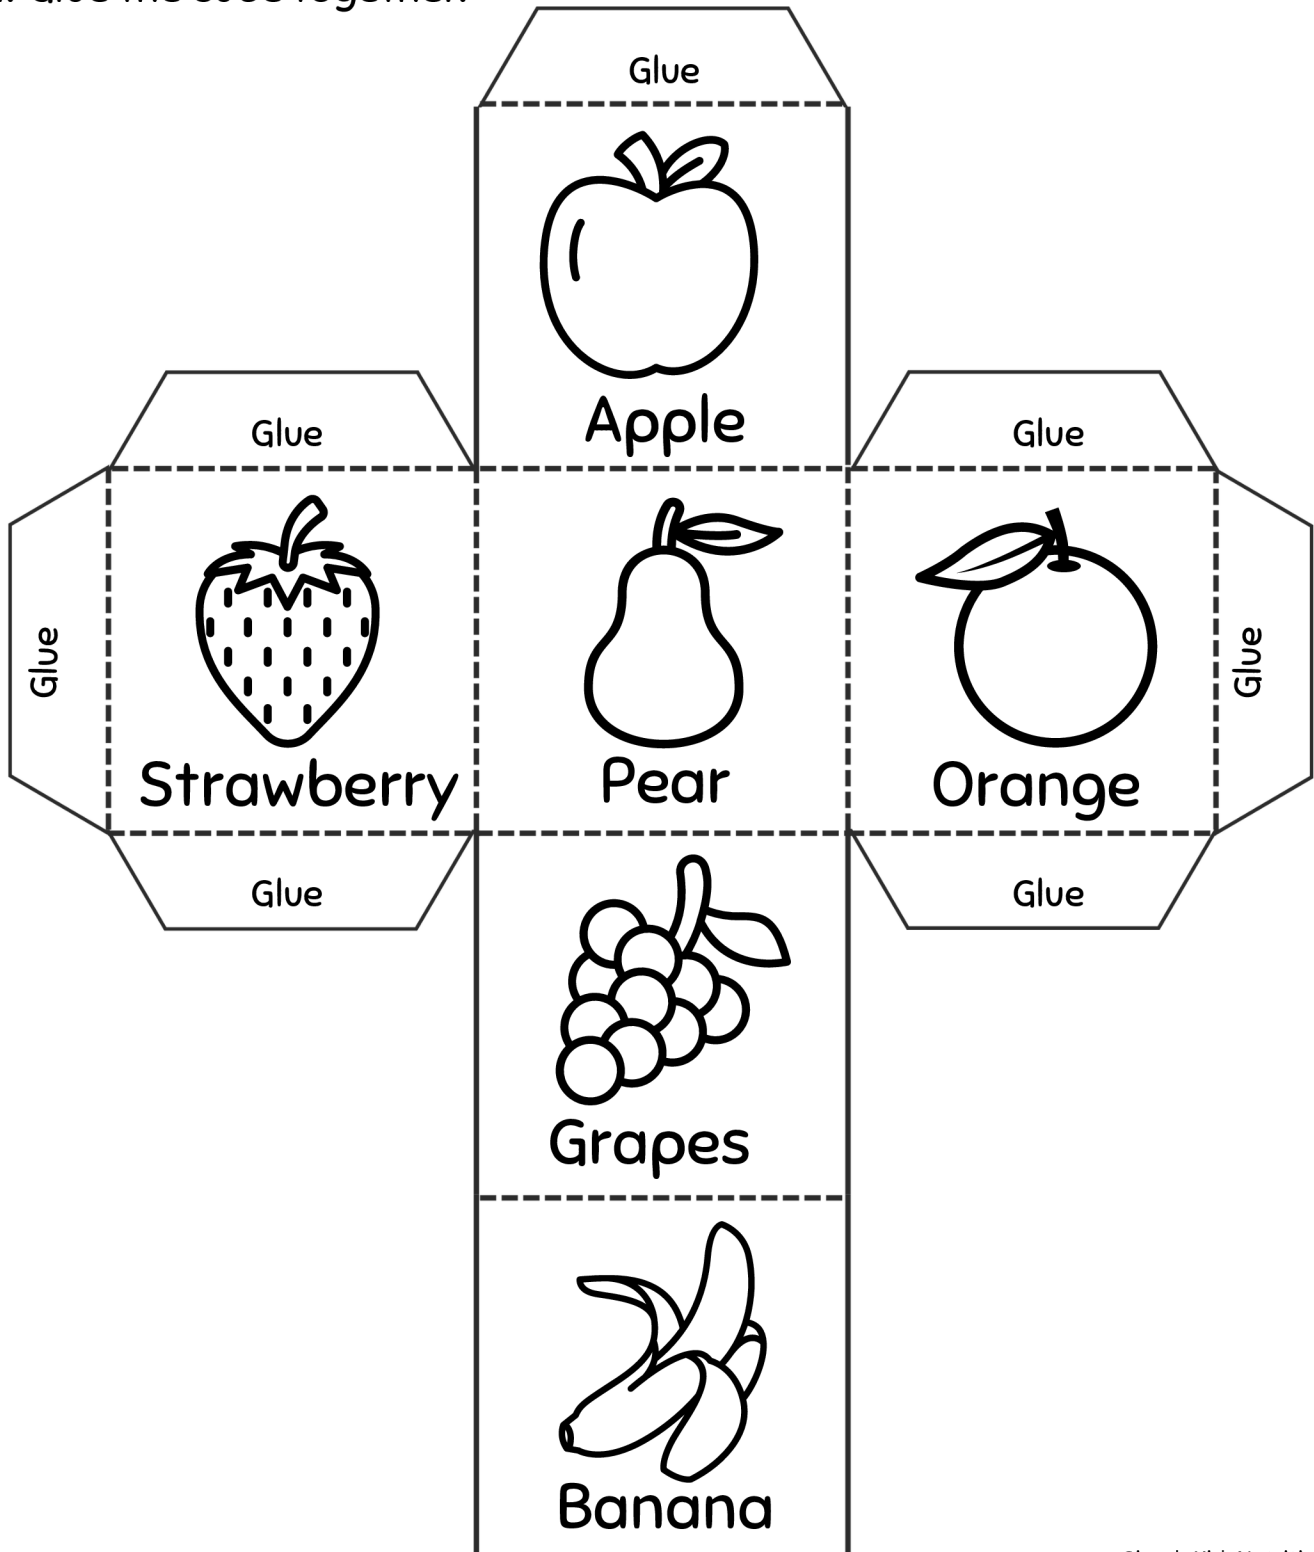

# Fruit Dice Craft

Directions:

1. Color the fruit.
2. Cut along the solid black lines.
3. Fold on the dotted lines.
4. Glue the cube together.